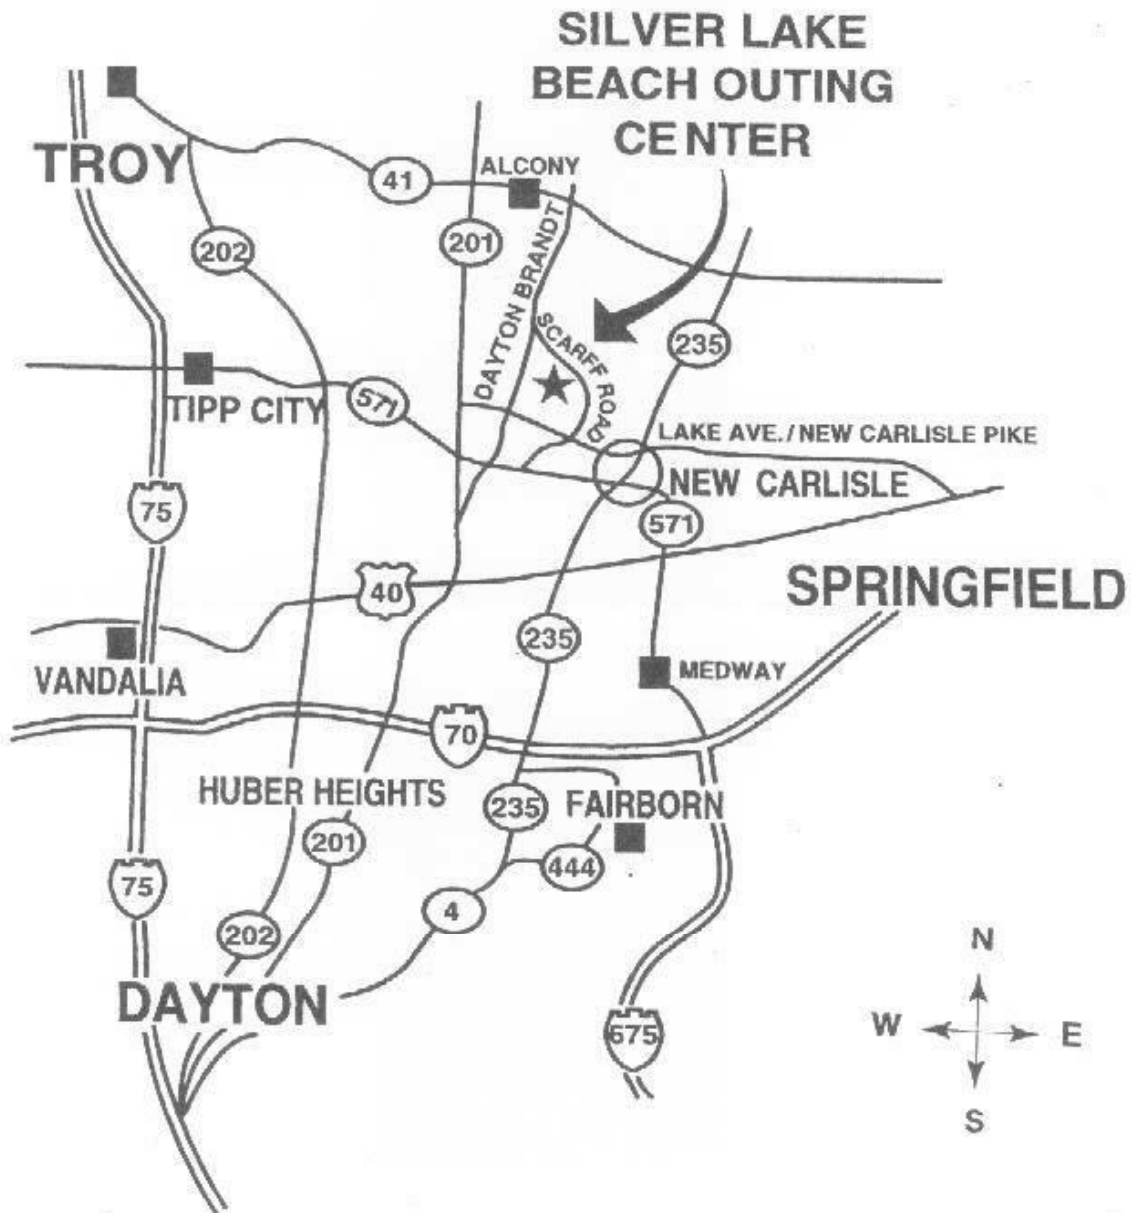

Silver Lake Beach Outing Center

State Rt. 235 (north) to New Carlisle; Second traffic light Lake Avenue turn left (west). Edge of town 4 way stop sign Scarff Road turn right (north) . Pass the blue water tower watch for entrance on the left.

Silver Lake Beach Outing Center
4720 South Scarff Road
New Carlisle, Ohio 45344
1 - 937 - 845 - 8311